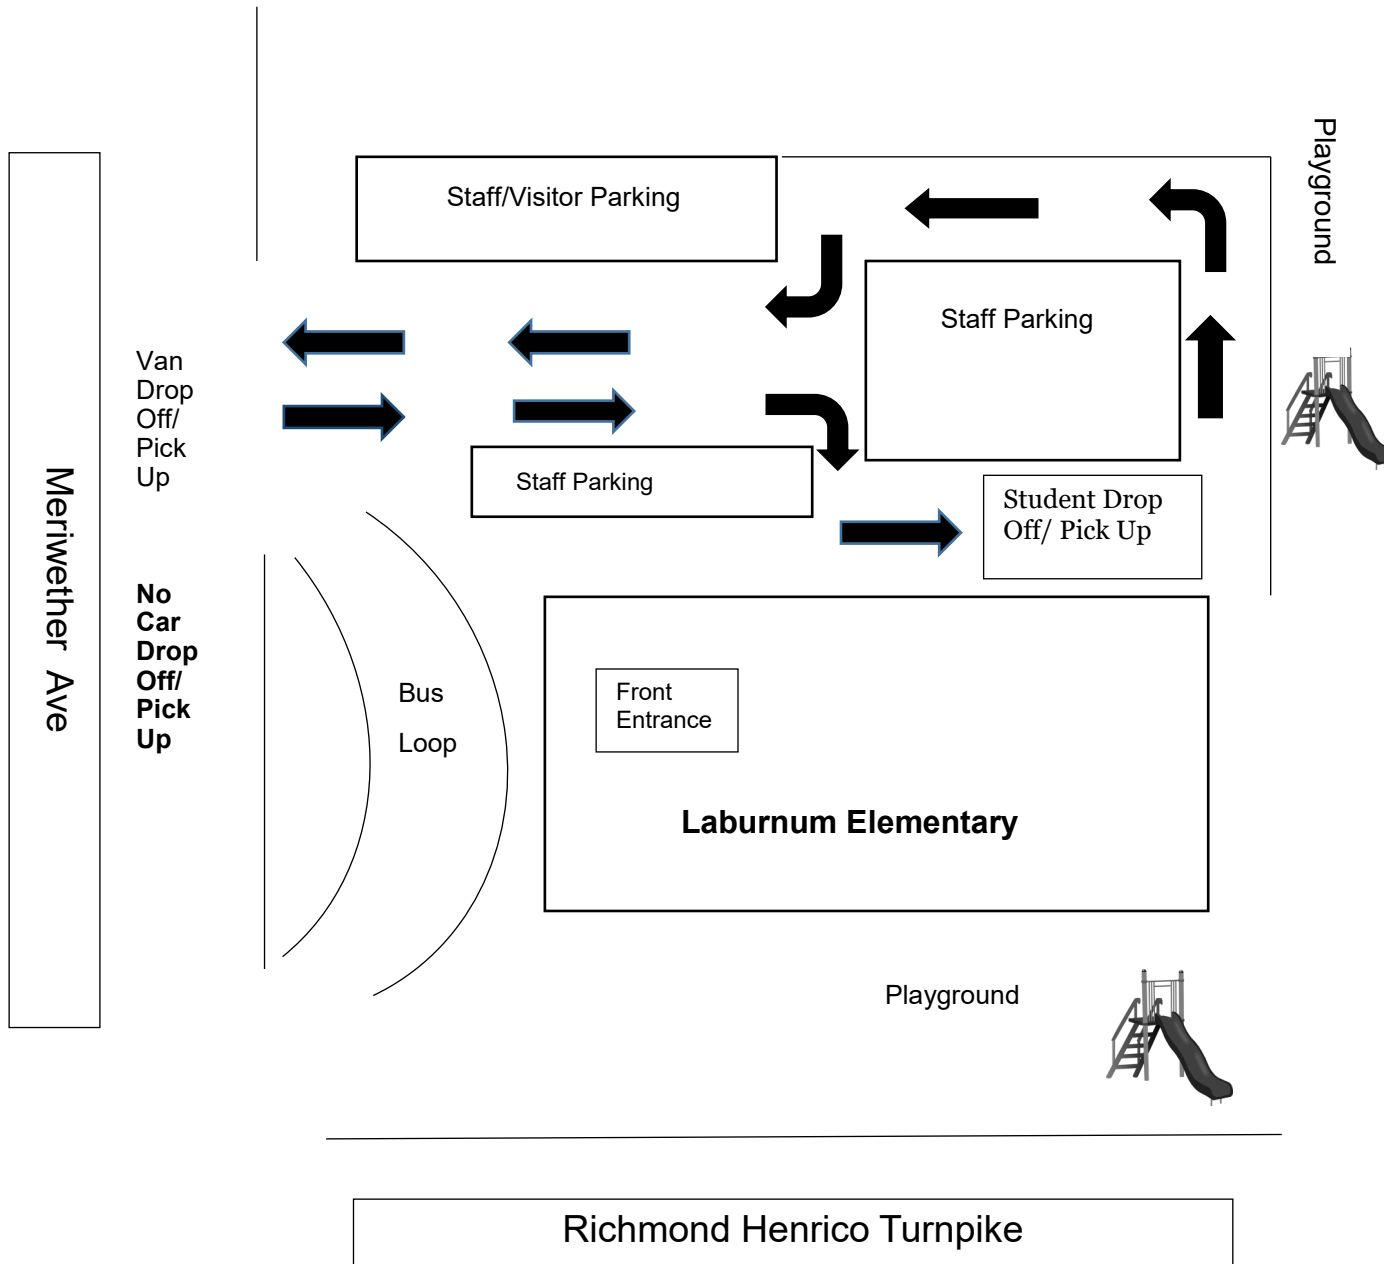

Laburnum Elementary School

Traffic Safety Brochure

500 Meriwether Ave
Richmond, VA 23222

<http://laburnum.henricoschools.us/>

YOUR SAFETY IS IMPORTANT TO US!

If you are Driven to/from school

- Arrive after 7:20am. That is when staff supervisor is available.
- Use the loop drive on the side of the building for drop off/pick up. Adults should park in the lot if they need to enter the building.
- Please follow all posted signs.

If you ride the bus to/from school

- You will enter the bus loop at the front of the school.
- Only buses will be allowed in the bus loop area.

YOUR SAFETY IS IMPORTANT TO US!

Attention All Parents and Students

Please observe and follow all street and traffic, parking and pedestrian laws.

The Henrico County Police Dept. will ticket anyone who breaks these laws.

Drivers must yield the right of way to pedestrians crossing the street at a crosswalk.